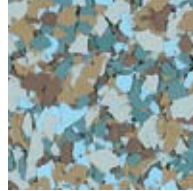

Fairway

Mediterranean

Sahara

Red Rock

Surfside

Bluejay

Smoke

Glacier

Granite

Sapphire

This reproduction approximates actual colors and patterns. Slight variations may be encountered on actual projects. Though efforts have been made to assure accuracy, actual color of flake blends may differ slightly due to printing limitations. Make final approvals from physical sample. All DecoFlake™ blends are supplied with 1/8" flakes.