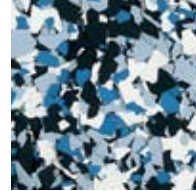

Fairway

Mediterranean

Sahara

Red Rock

Surfside

Bluejay

Smoke

Glacier

Granite

Sapphire

This reproduction approximates actual colors and patterns. Slight variations may be encountered on actual projects. Though efforts have been made to assure accuracy, actual color of flake blends may differ slightly due to printing limitations. Make final approvals from physical sample. All DecoFlake™ blends are supplied with 1/8" flakes.