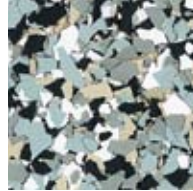

Fairway

Mediterranean

Sahara

Red Rock

Surfside

Bluejay

Smoke

Glacier

Granite

Sapphire

This reproduction approximates actual colors and patterns. Slight variations may be encountered on actual projects. Though efforts have been made to assure accuracy, actual color of flake blends may differ slightly due to printing limitations. Make final approvals from physical sample. All DecoFlake™ blends are supplied with 1/8" flakes.