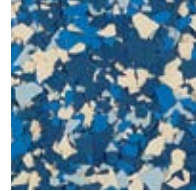

Fairway

Mediterranean

Sahara

Red Rock

Surfside

Bluejay

Smoke

Glacier

Granite

Sapphire

This reproduction approximates actual colors and patterns. Slight variations may be encountered on actual projects. Though efforts have been made to assure accuracy, actual color of flake blends may differ slightly due to printing limitations. Make final approvals from physical sample. All DecoFlake™ blends are supplied with 1/8" flakes.